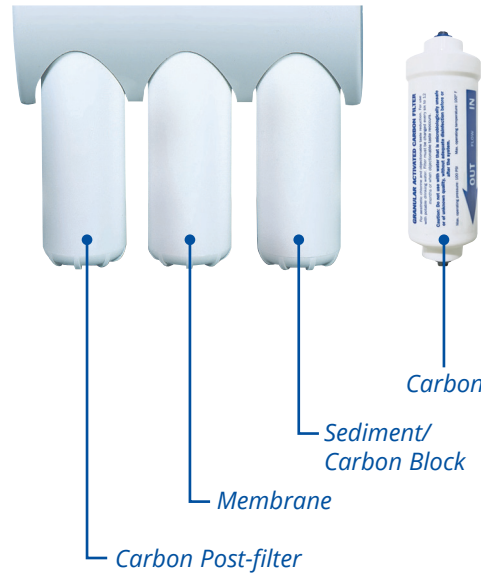

Convenient, Pristine Drinking Water

The Eclipse™ reverse osmosis drinking water system is our top of the line system that offers a convenient, affordable, and environmentally friendly choice vs. bottled water. Designed with the homeowner in mind, Eclipse features a simple cartridge filter change without the mess. The Eclipse R.O. filters water at the molecular level to reduce contaminants*, remove odors and improve the appearance and taste of your tap water. Enjoy the pure taste of bottled water, right at the tap.

NSF International Tested and Certified

*The Eclipse™ WRO-35 R.O. Drinking Water System is tested and certified by NSF International against NSF/ANSI Standard 58 for the reduction of: